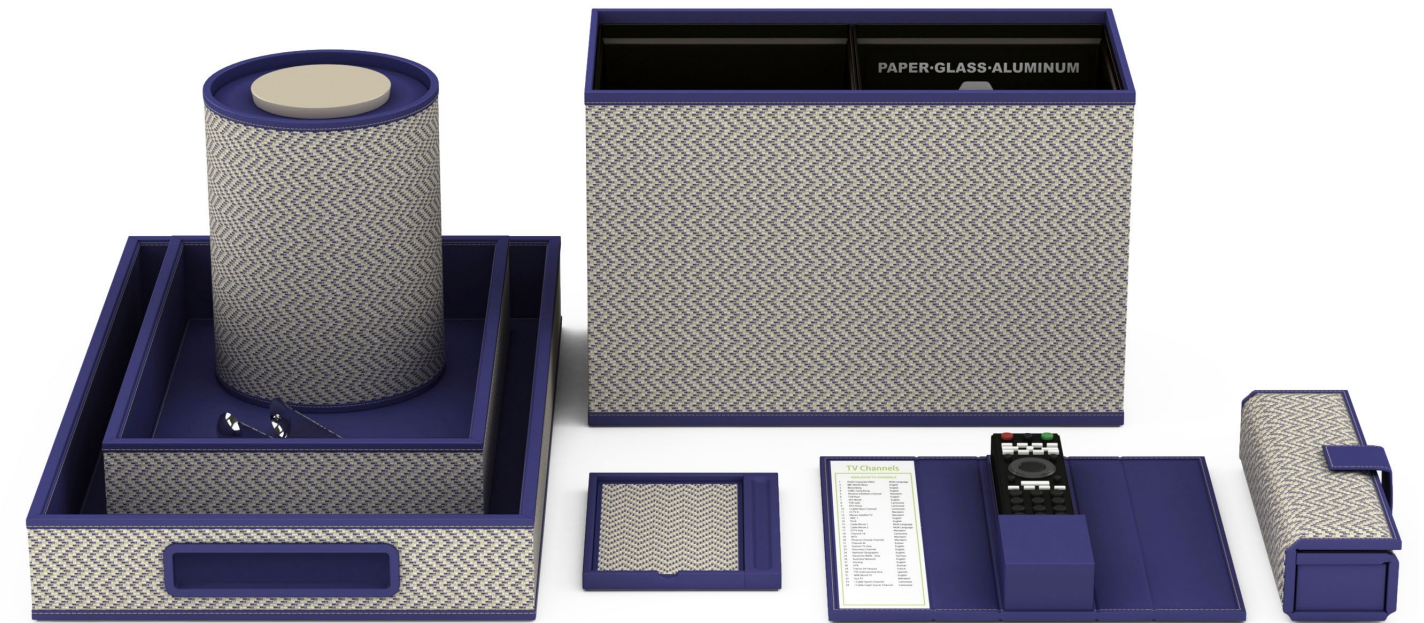

The Yacht Club at The Boca Raton

We developed guestroom and guest bath accessories to complement the blue tones and soft neutrals in these all-suite accommodations. Our hand loomed pieces, designed specifically for the Yacht Club, feature two toned (natural and richly colored blue) Mendong woven into a crisp, chevron pattern.