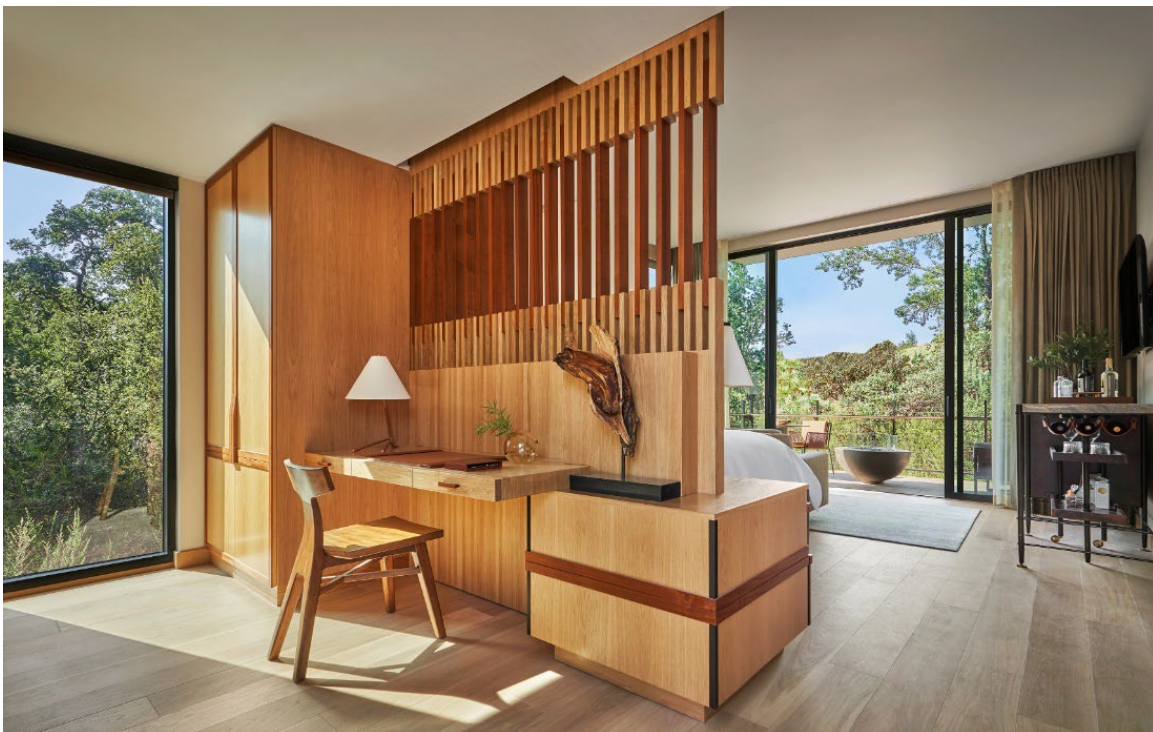

Montage Healdsburg

To complement the contemporary aesthetic and environmentally conscious design of this transformative hideaway in the Sonoma wine country, we created guest room and bath accessories hand crafted in earthy, neutral tones in a mix of rich and unique textures.