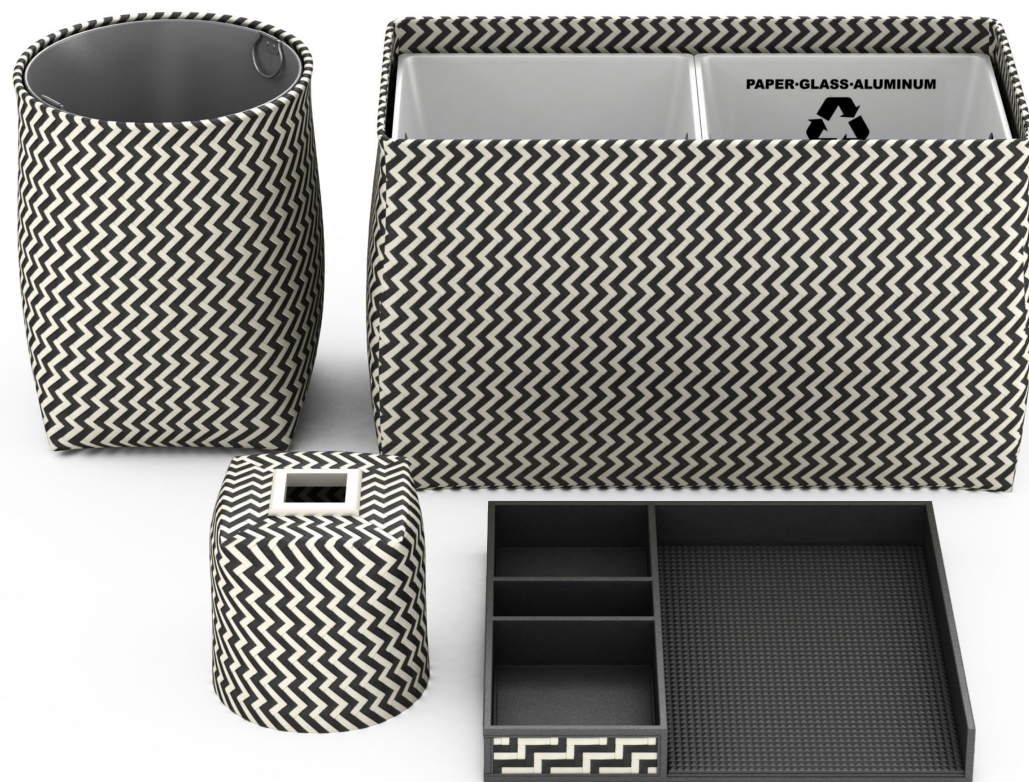

The Buenaventura Golf & Beach Resort Panama

This Autograph Collection property selected our Polyweave finish for guestroom and bath accessories, choosing a striking two-toned combination. Also available in single tones, our eco-friendly Polyweave is crafted from recycled polypropylene straps, which are hand woven into beautiful, organic forms by the skilled artisans at our company-owned factory in Indonesia.