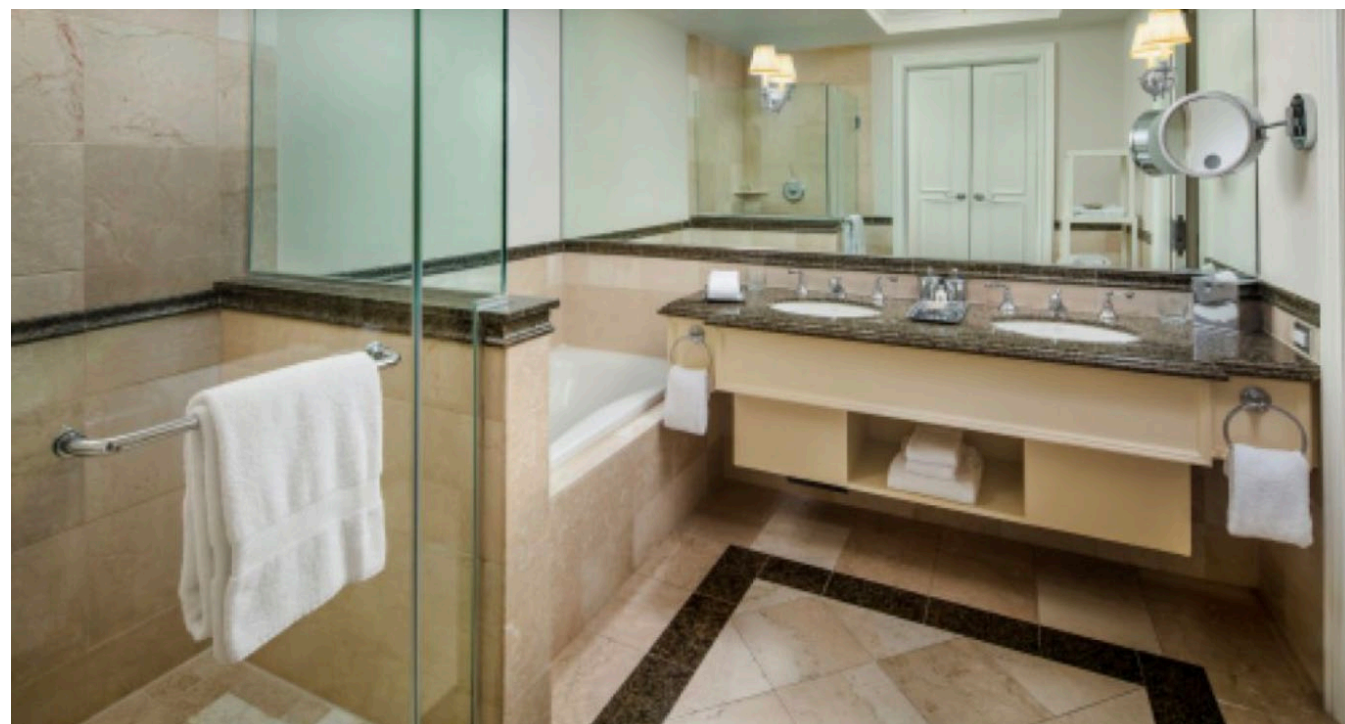

The Yacht Club at The Boca Raton

We developed guestroom and guest bath accessories to complement the blue tones and soft neutrals in these all-suite accommodations. Our hand loomed pieces, designed specifically for the Yacht Club, feature two toned (natural and richly colored blue) Mendong woven into a crisp, chevron pattern.