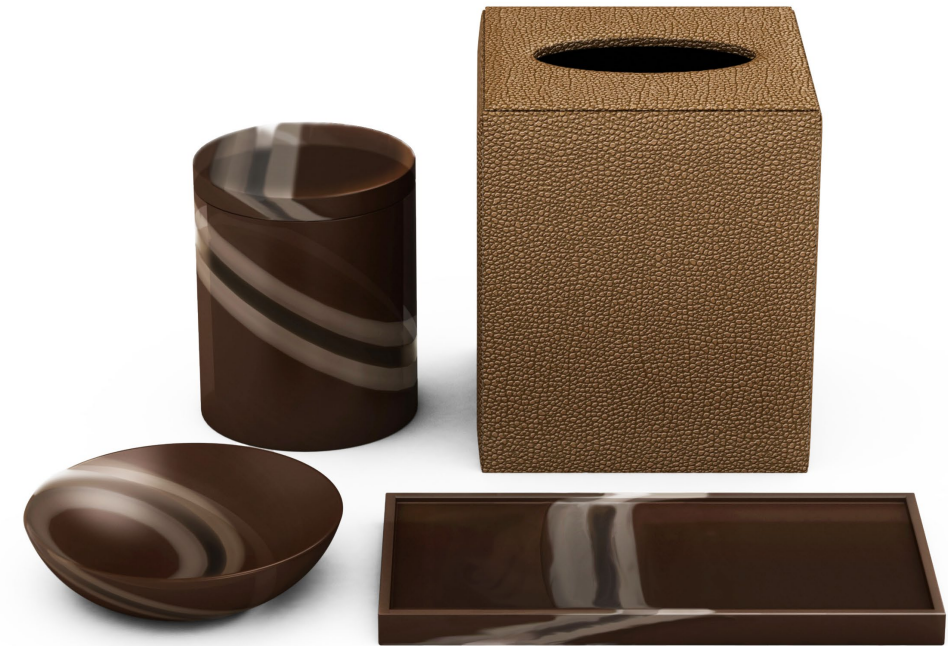

Guest Bath

We developed "Buffalo Horn" Resin specifically for Hard Rock Marbella, inspired by the eye glass frames of a Corporate Design team member.