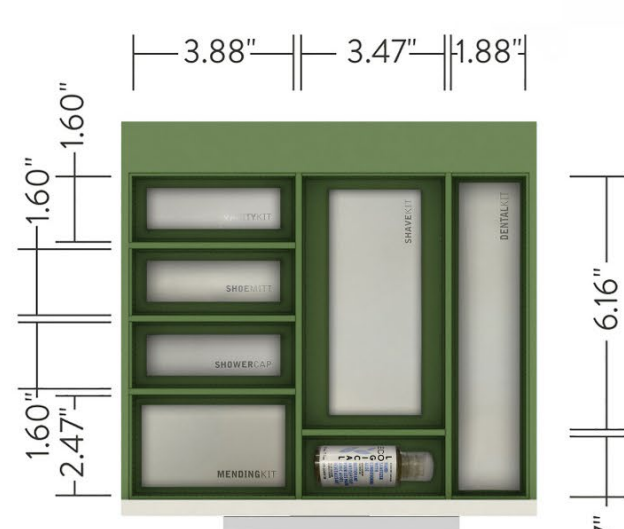

detail divider box drawer