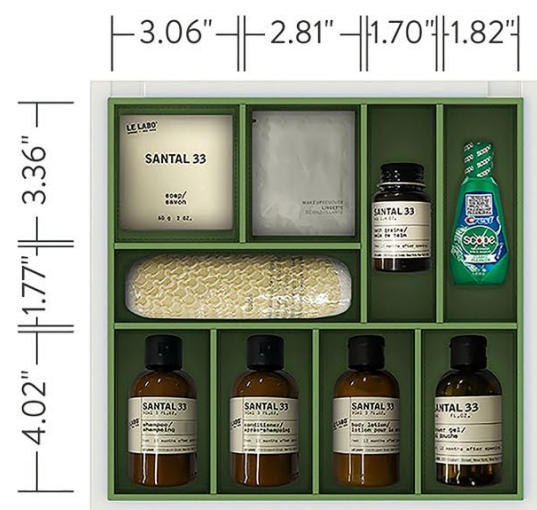

detail divider box

top elevation

detail divider box drawer

illustration

Four Seasons, Mauritius

We worked with the team at the property to create accessories with an organic, luxurious sensibility. We developed this custom Broadweave Mendong with Sungkai trim finish to add textural elements and contrasting tones that complement the bathroom décor and surrounding outdoor scenery, which is so much a part of the space.