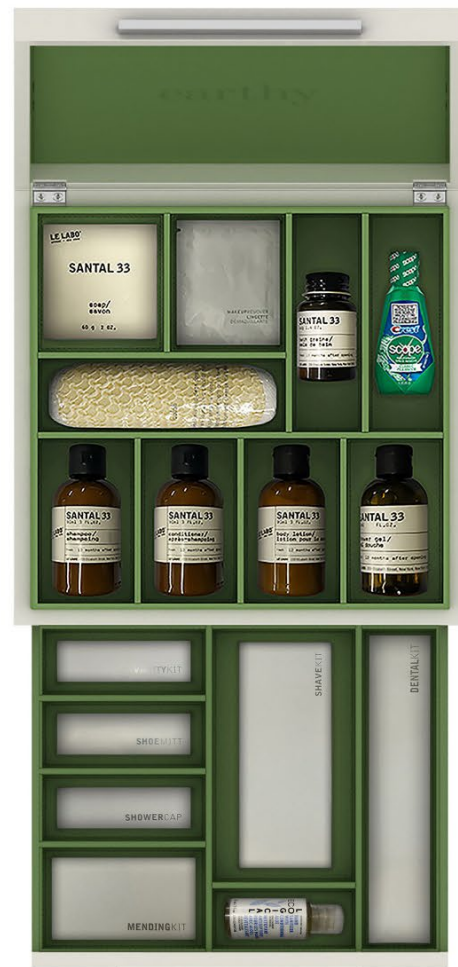

top elevation