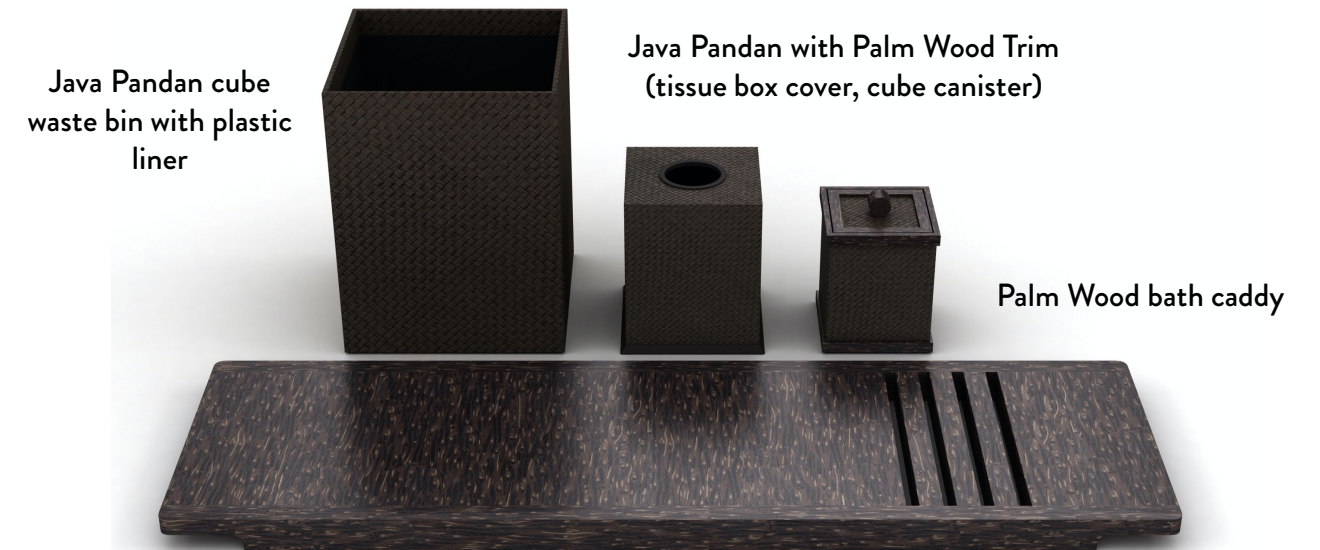

Clear Resin soap dish

Guest Room

In addition to guest room accessories in our Faux Shagreen finish, we also handcrafted beautiful wood luggage racks, notable for their clean elegance and exquisite (contract) quality.

Two-Tone Custom Colored Faux Shagreen Finish (dual recycling bin with liners, remote control holder and ice bucket)

Sungkai Wood luggage rack

Guest Bath

The woven Java Pandan pieces are hand crafted from the leaf of the same name, indigenous to Indonesia, sustainably harvested, expertly woven and trimmed in Palm Wood by the skilled artisans at our company-owned factory in Indonesia. The custom bath caddy, crafted from the same richly-grained Palm Wood, serves as a luxurious invitation to revel in the serenity of the space.